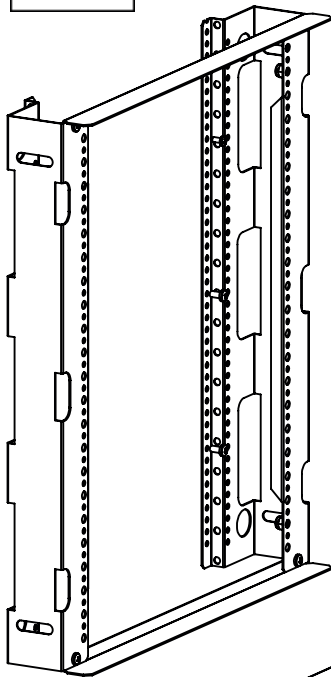

WSA Mounting Frames

Article Number	Height [mm]	Width [mm]
WSAIE4030F	H=400	W=300
WSAIE4040F	H=400	W=400
WSAIE5040F	H=500	W=400
WSAIE6040F	H=600	W=400
WSAIE7050F	H=700	W=500
WSAIE8060F	H=800	W=600
WSAIE1060F	H=1000	W=600
WSAIE1080F	H=1000	W=800
WSAIE1260F	H=1200	W=600
WSAIE1280F	H=1200	W=800

SUPPLY INCLUDES

No.		Pcs.	No.		Pcs.
1		2	3		2
2		4	4		4