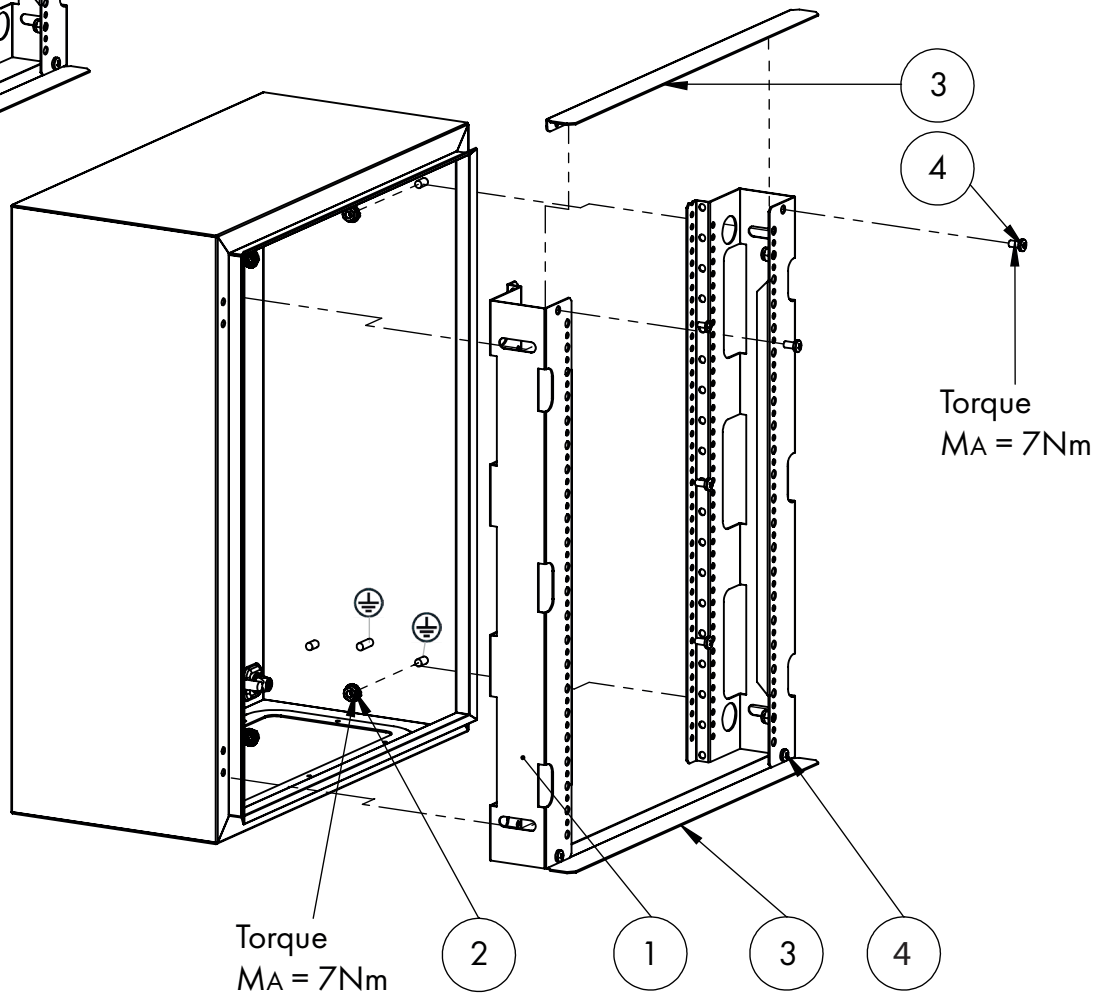

WSA Mounting Frames

Article Number	Height [mm]	Width [mm]
WSAIE4030F	H=400	W=300
WSAIE4040F	H=400	W=400
WSAIE5040F	H=500	W=400
WSAIE6040F	H=600	W=400
WSAIE7050F	H=700	W=500
WSAIE8060F	H=800	W=600
WSAIE1060F	H=1000	W=600
WSAIE1080F	H=1000	W=800
WSAIE1260F	H=1200	W=600
WSAIE1280F	H=1200	W=800

SUPPLY INCLUDES

No.		Pcs.	No.		Pcs.
1		2	3		2
2		4	4		4