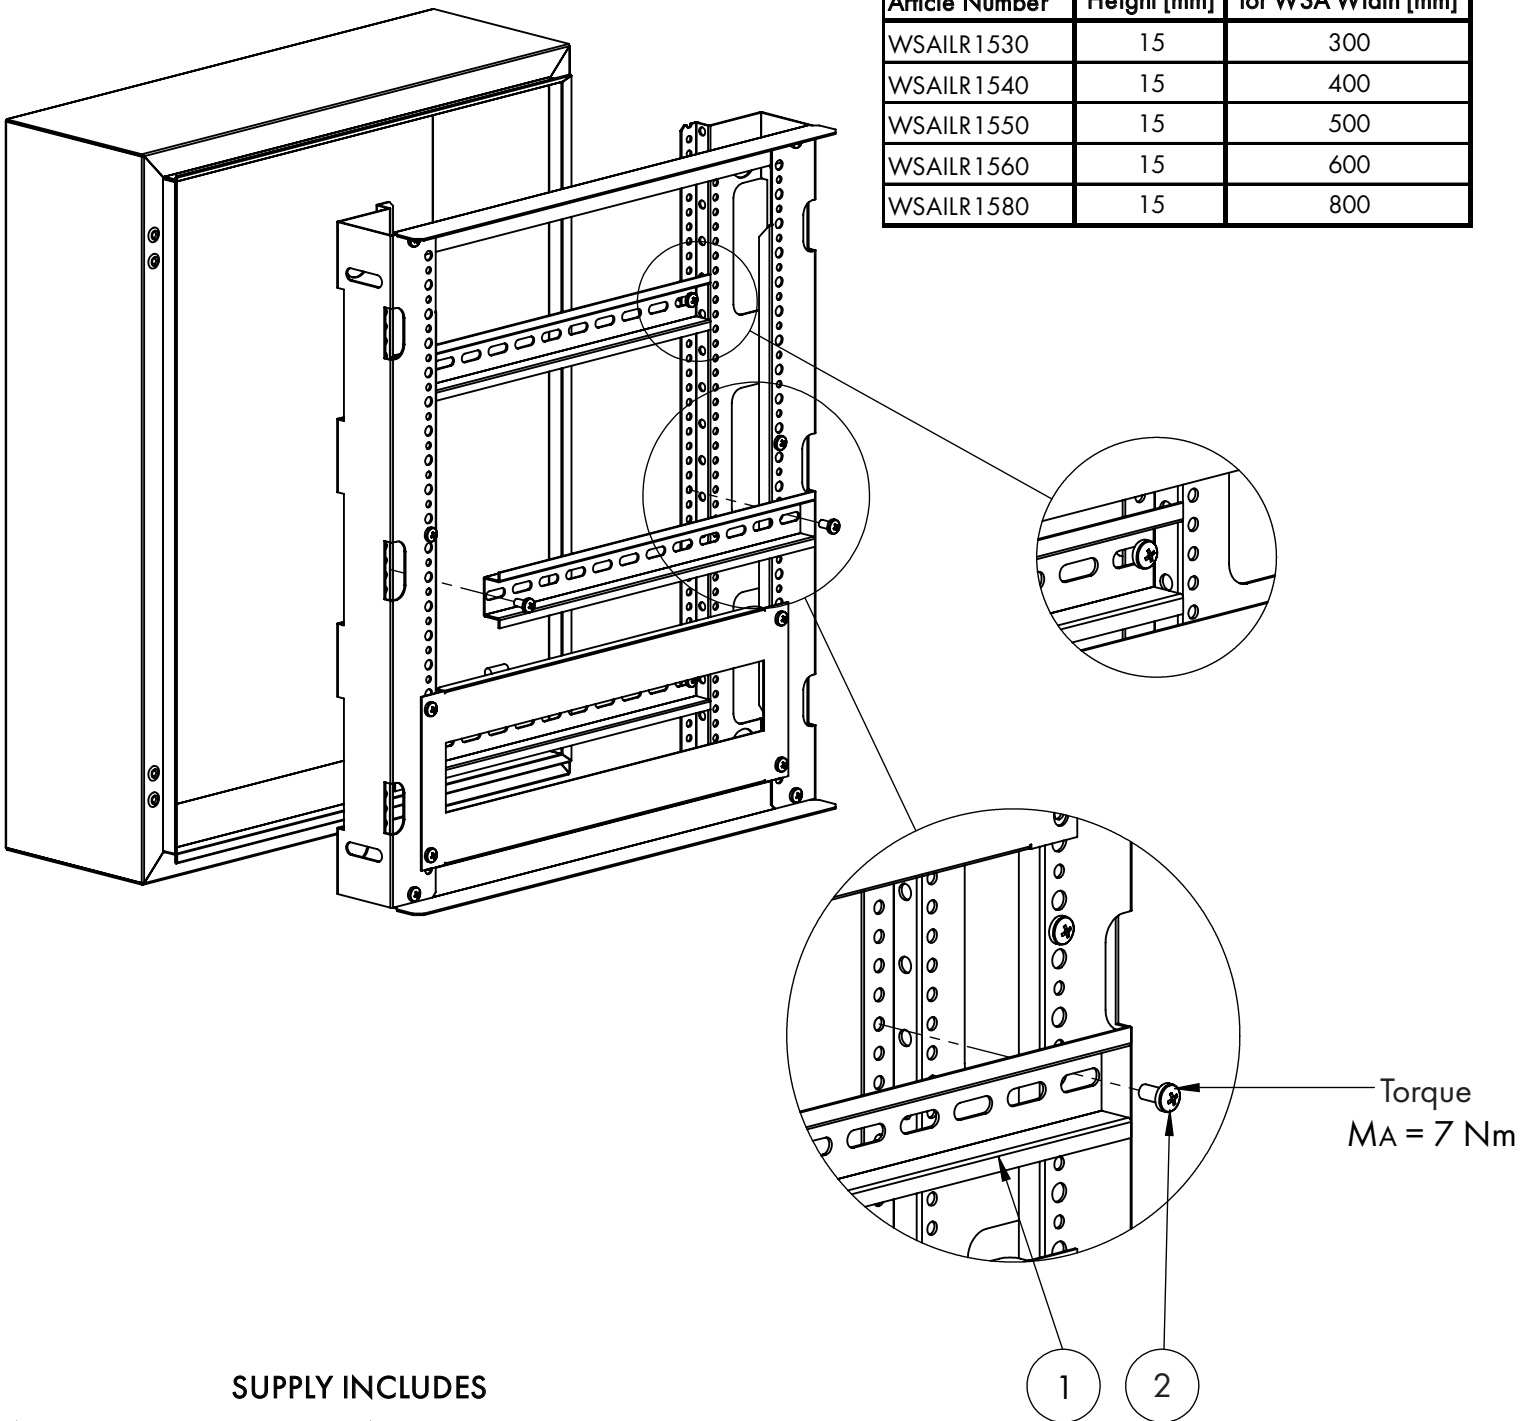

WSA DIN-RAILS

Article Number	Height [mm]	for WSA Width [mm]
WSAILR7530	7.5	300
WSAILR7540	7.5	400
WSAILR7550	7.5	500
WSAILR7560	7.5	600
WSAILR7580	7.5	800

Article Number	Height [mm]	for WSA Width [mm]
WSAILR1530	15	300
WSAILR1540	15	400
WSAILR1550	15	500
WSAILR1560	15	600
WSAILR1580	15	800

SUPPLY INCLUDES

No.	Pcs.	No.	Pcs.
1	4	2	8
		M5x10mm	