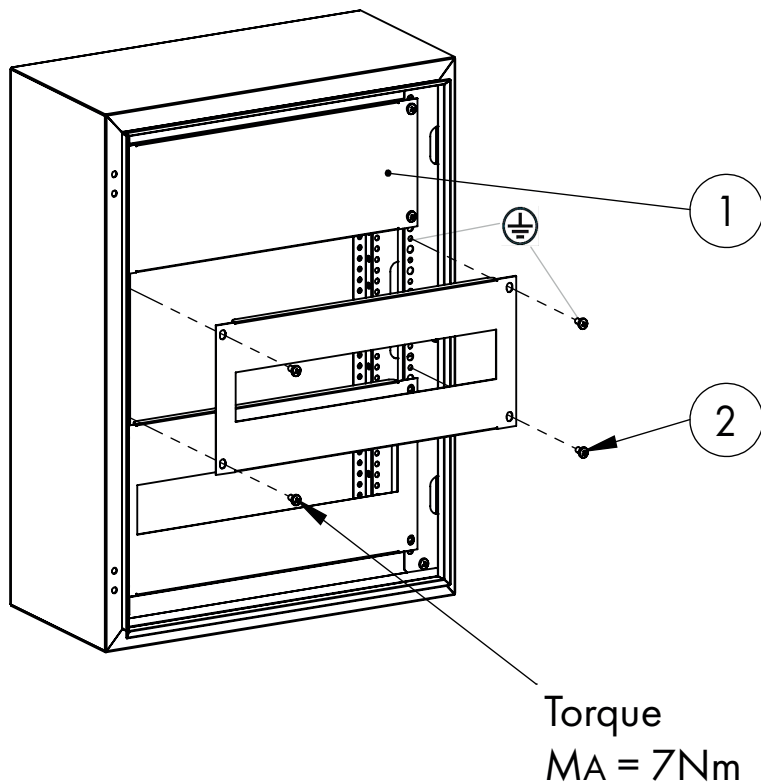

WSA Cover Plates

Article Number	Height [mm]	Width [mm]
WSAIRM3060	H=60	W=300
WSAIRM4060	H=60	W=400
WSAIRM5060	H=60	W=500
WSAIRM6060	H=60	W=600
WSAIRM8060	H=60	W=800
WSAIRM3080	H=80	W=300
WSAIRM4080	H=80	W=400
WSAIRM5080	H=80	W=500
WSAIRM6080	H=80	W=600
WSAIRM8080	H=80	W=800
WSAIRM3010	H=100	W=300
WSAIRM4010	H=100	W=400
WSAIRM5010	H=100	W=500
WSAIRM6010	H=100	W=600
WSAIRM8010	H=100	W=800
WSAIRM3012	H=120	W=300
WSAIRM4012	H=120	W=400
WSAIRM5012	H=120	W=500
WSAIRM6012	H=120	W=600
WSAIRM8012	H=120	W=800
WSAIRM3016	H=160	W=300
WSAIRM4016	H=160	W=400
WSAIRM5016	H=160	W=500
WSAIRM6016	H=160	W=600
WSAIRM8016	H=160	W=800
WSAIRM4020	H=200	W=400
WSAIRM5020	H=200	W=500
WSAIRM6020	H=200	W=600
WSAIRM8020	H=200	W=800

SUPPLY INCLUDES

No.		Pcs.
1		1
2	 M5x10mm	4